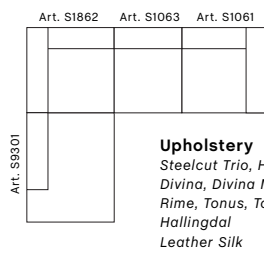

W357,5 X D105/127,5 X H40/67

COMBINATIONS CORNER SOFA

Upholstery

Steelcut Trio, Hero
Divina, Divina Melange, Divina MD
Rime, Tonus, Tonus Meadow
Hallingdal
Leather Silk

W264,5 X D264,5 X H40/67

Upholstery

Steelcut Trio, Hero
Divina, Divina Melange, Divina MD
Rime, Tonus, Tonus Meadow
Hallingdal
Leather Silk