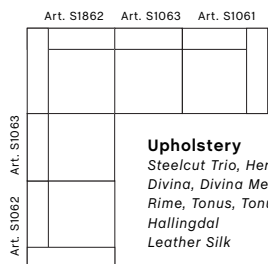

COMBINATIONS CORNER SOFA

Upholstery

Steelcut Trio, Hero
Divina, Divina Melange, Divina MD
Rime, Tonus, Tonus Meadow
Hallingdal
Leather Silk

W264,5 X D264,5 X H40/67